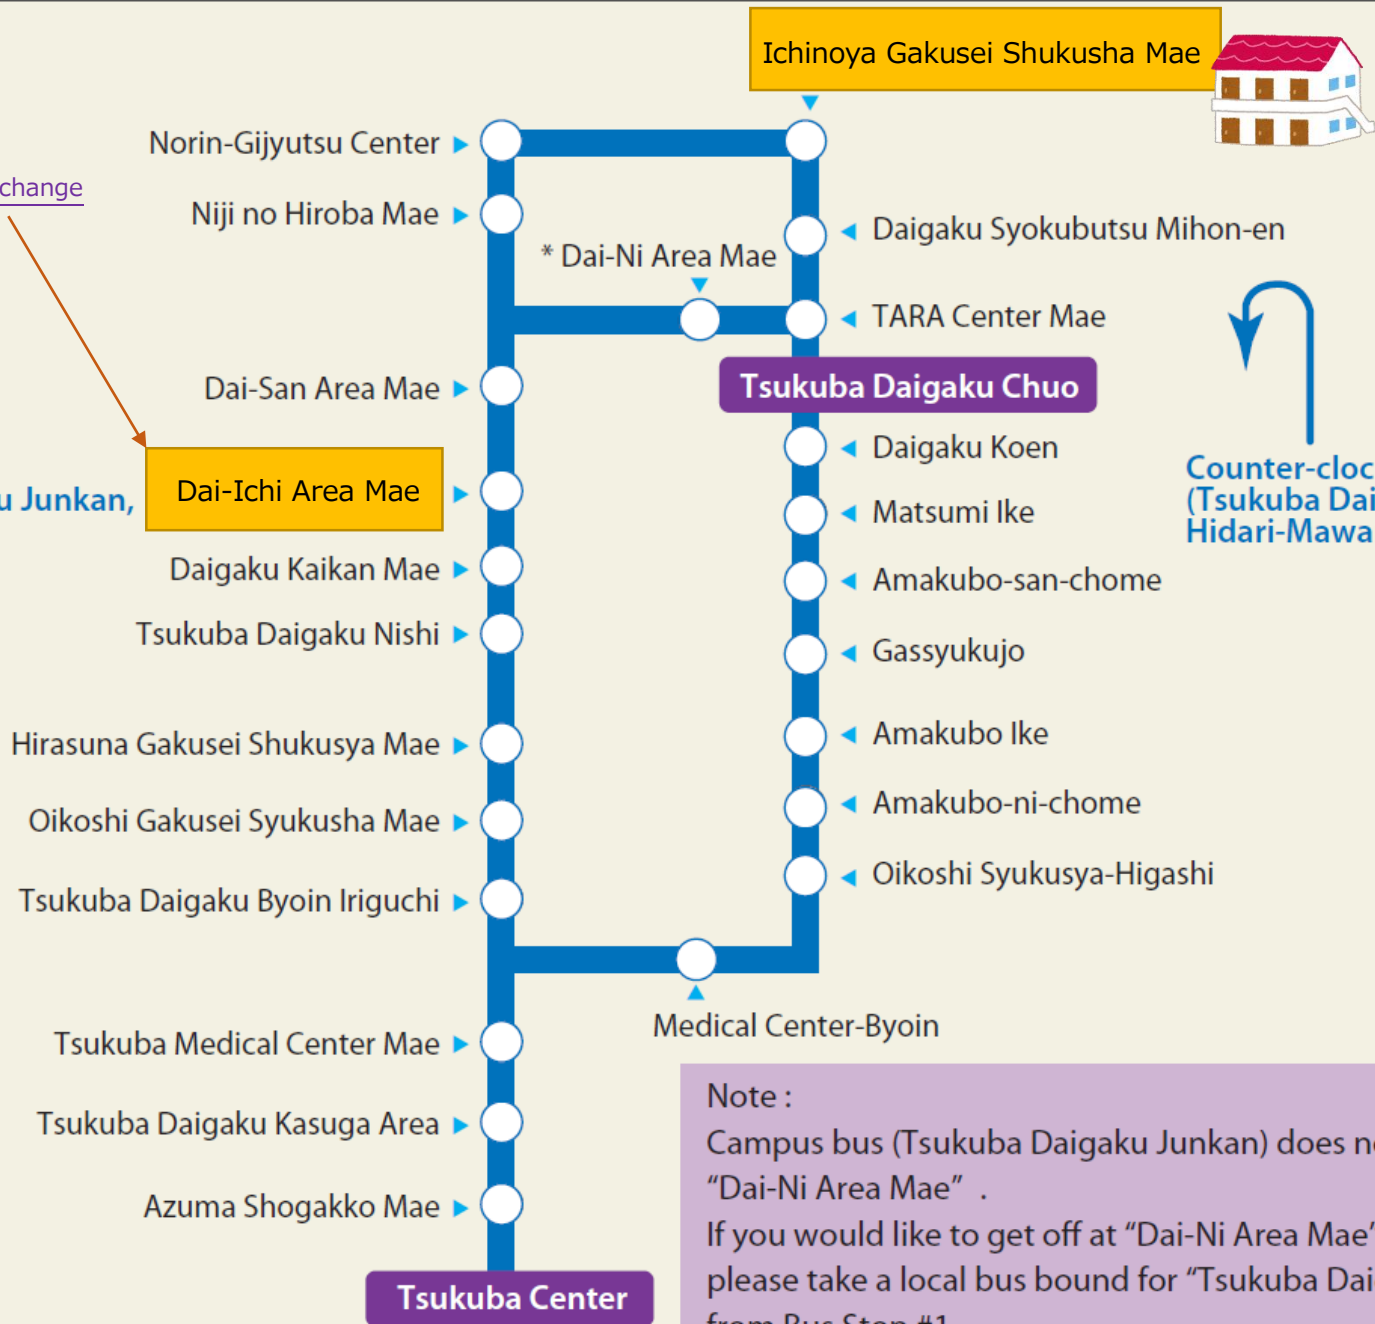

Office of
Division of Student Exchange

Clockwise
(Tsukuba Daigaku Junkan,
Migi-Mawari)

Counter-clockwise
(Tsukuba Daigaku Junkan,
Hidari-Mawari)

Note :
Campus bus (Tsukuba Daigaku Junkan) does not pass "Dai-Ni Area Mae" .
If you would like to get off at "Dai-Ni Area Mae" ,
please take a local bus bound for "Tsukuba Daigaku Chuo"
from Bus Stop #1.